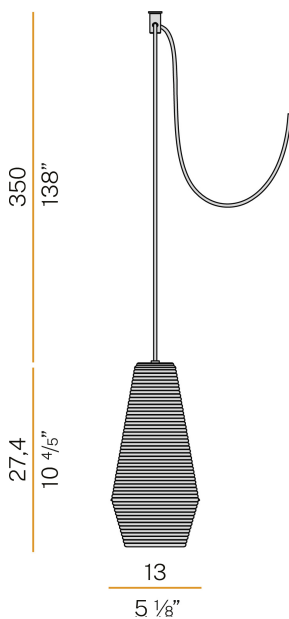

PANZERI

Olivia

220-240V AC
M09774.000.0200

mat brass/amber diffuser

Data sheet

CODE	M09774.000.0200
SYSTEM POWER CONSUMPTION	max 57W
LIGHT SOURCE	LED retrofit / halogen
LIGHT SOURCE KIT	* included
COMPATIBLE SOURCES	LED retrofit bulb 8W E27 2700K Ra80 1050lm (no dimming) * / max 57W E27
COLOUR TEMPERATURE	2700K Ra>80
LIGHT DISTRIBUTION	diffused
POWER SUPPLY	220-240V AC
FREQUENCY	50/60Hz
NOMINAL LUMINOUS FLUX	1050lm
WEIGHT	1,04 Kg
PROTECTION DEGREE	IP20
COLOUR TOLLERANCES	SDCM <6
PACKING DIMENSIONS (CM)	0,0 x 0,0 x 0,0

Multiple suspension lighting fixture for interiors, with direct and indirect light emission. Rough aluminium structure.

Diffuser in blown glass with white, crystal, steel, amber, bronze, tobacco or green ribbing finish.

Turned pickled sheet metal closing disk in black or mat brass polyacrylic paint. 3,5m (137,8") long suspension and power cable in PVC with black fabric covering. Provided without power canopy, complete with polycarbonate hook.

Technical drawing